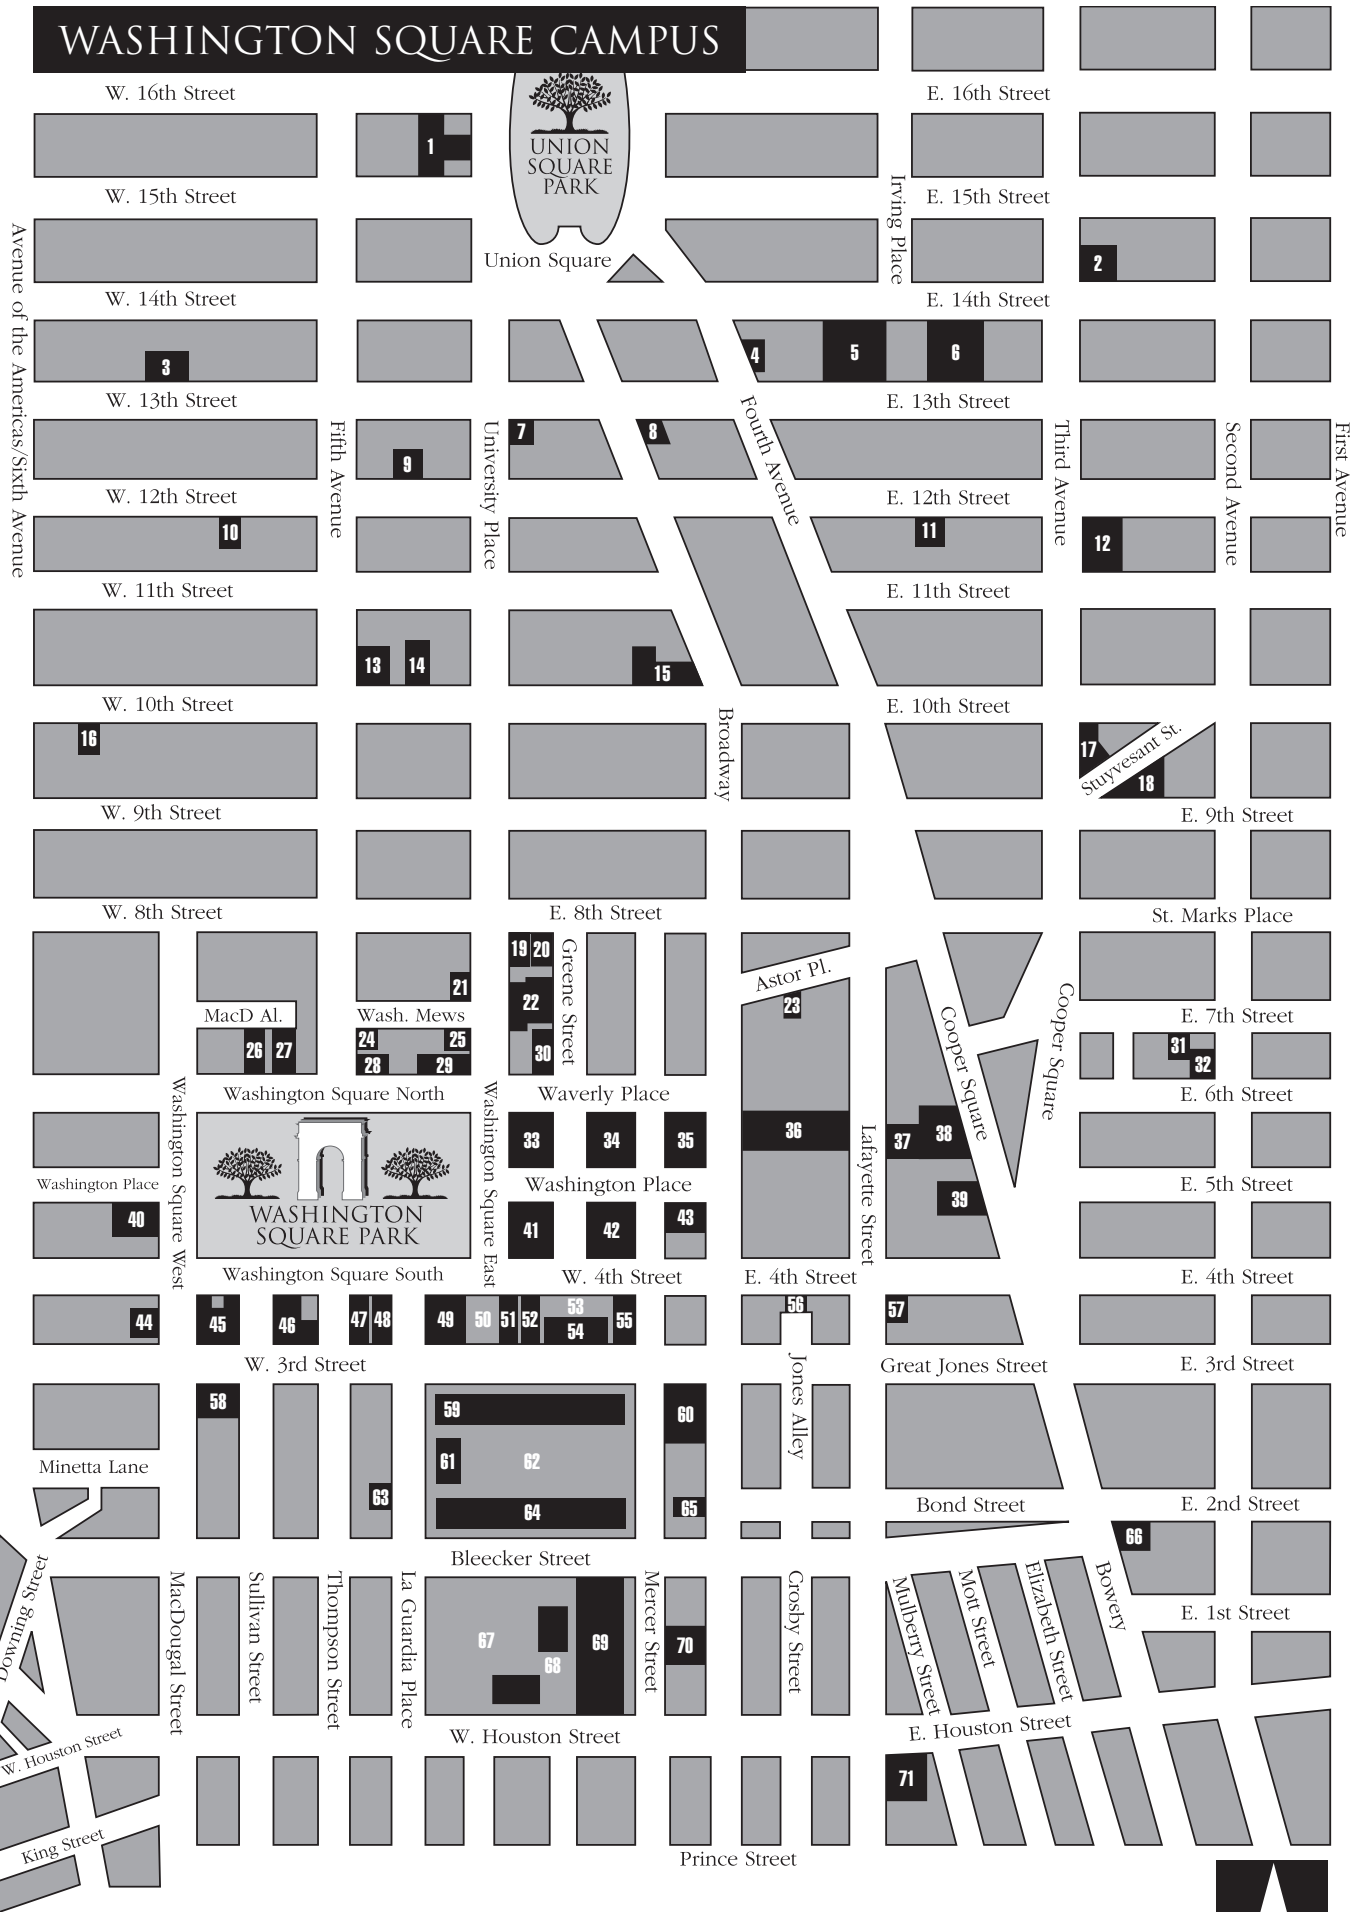

WASHINGTON SQUARE CAMPUS

Key to Buildings

- 1 Carlyle Court**
25 Union Square West
- 2 Coral Towers**
129 Third Avenue
- 3 Thirteenth Street Residence Hall**
47 West 13th Street
- 4 145 Fourth Avenue**
- 5 University Hall**
110 East 14th Street
- 6 Palladium Hall**
140 East 14th Street
- a Wasserman Center for Career Development**
133 East 13th Street
- 7 113 University Place**
- 8 838 Broadway**
- 9 7 East 12th Street**
- 10 Casa Italiana Zerilli-Marimò**
24 West 12th Street
- 11 Founders Hall**
120 East 12th Street
- 12 Third Avenue North Residence Hall**
75 Third Avenue
- 13 Rubin Residence Hall**
35 Fifth Avenue
- 14 Bronfman Center**
7 East 10th Street
- 15 Brittany Residence Hall**
55 East 10th Street
- 16 Lillian Vernon Creative Writers House**
58 West 10th Street
- 17 Alumni Hall**
33 Third Avenue
- 18 Barney Building**
34 Stuyvesant Street
- 19 13 University Place**
- 20 Cantor Film Center**
36 East Eighth Street
- 21 Deutsches Haus**
42 Washington Mews
- 22 Weinstein Residence Hall**
11 University Place
- 23 10 Astor Place**
- 24 Glucksman Ireland House**
1 Washington Mews
- 25 a Institute of French Studies**
15 Washington Mews
- b La Maison Française**
16 Washington Mews
- 26 Straus Institute for the Advancement of Law and Society**
22 Washington Square North
- 27 19 Washington Square North–NYU Abu Dhabi**
- 28 One-half Fifth Avenue**
- 29 1-6 Washington Square North**
- a Silver School of Social Work**
1 Washington Square North
- b Graduate School of Arts and Science**
6 Washington Square North
- 30 Rufus D. Smith Hall**
25 Waverly Place
- 31 Seventh Street Residence Hall**
40 East Seventh Street
- 32 111, 113A Second Avenue**
- 33 Silver Center Block**
- a Silver Center for Arts and Science**
100 Washington Square East/
33 Washington Place
- b Grey Art Gallery**
100 Washington Square East
- c Waverly Building**
24 Waverly Place
- d Brown Building**
29 Washington Place
- 34 Kimball Block**
- a Kimball Hall**
246 Greene Street
- b Torch Club**
18 Waverly Place
- c Center for Genomics and Systems Biology**
12 Waverly Place
- d 285 Mercer Street**
- 35 Broadway Block**
- a 715 Broadway**
- b 721 Broadway**
- c 1 Washington Place**
- d 5 Washington Place**
- 36 726 Broadway**
- a College of Nursing**
- b Liberal Studies Program**
- c Student Health Center**
- d Moses Center for Students with Disabilities**
- e Bookstore**
- f Housing**
- 37 411 Lafayette Street**
- 38 48 Cooper Square**
- 39 20 Cooper Square**
- 40 Hayden Residence Hall**
33 Washington Square West
- 41 Education Block**
- a Pless Hall**
82 Washington Square East
- b Pless Annex**
82 Washington Square East
(26 Washington Place)
- c East Building**
239 Greene Street
- d Education Building**
35 West Fourth Street
- e Faye's @ the Square**
45 West Fourth Street
- f Goddard Hall**
79 Washington Square East
- 42 Student Services Block**
- a 25 West Fourth Street**
- b 240 Greene Street**
- c 242 Greene Street**
- d Public Safety**
14 Washington Place
- e 14A Washington Place**
- f 10 Washington Place**
- g 8 Washington Place**
- h 19 West Fourth Street**
- 43 Meyer Block**
- a Meyer Hall**
4 Washington Place
- b Psychology Building**
6 Washington Place
- 44 133 MacDougal Street**
- a Wilf Hall**
- b Provincetown Playhouse**
- 45 Vanderbilt Hall**
40 Washington Square South
- 46 Judson Block**
- a Kevorkian Center**
50 Washington Square South
- b Skirball Department**
53 Washington Square South
- c King Juan Carlos I Center**
53 Washington Square South
- d Furman Hall**
245 Sullivan Street
- 47 58 Washington Square South**
- 48 Kimmel Center for University Life**
60 Washington Square South
- a Skirball Center for the Performing Arts**
- 49 Bobst Library**
70 Washington Square South
- 50 Schwartz Plaza**
- 51 Shimkin Hall**
50 West Fourth Street
- a Jeffrey S. Gould Welcome Center**
- 52 Kaufman Management Center**
44 West Fourth Street
- 53 Gould Plaza**
- 54 Tisch Hall**
40 West Fourth Street
- 55 Courant Institute**
251 Mercer Street
- 56 Silk Building**
14 East Fourth Street
- 57 383 Lafayette Street**
- a Card Center (ID Card)**
- 58 D'Agostino Hall**
110 West Third Street
- 59 561 La Guardia Place**
- 60 Mercer Street Residence**
240 Mercer Street
- 61 Mail Services and Copy/Media Central**
547 La Guardia Place
- 62 Washington Square Village, 1-4**
- 63 530 La Guardia Place**
- 64 Off-Campus Housing**
4 Washington Square Village
- 65 665 Broadway**
- 66 Second Street Residence Hall**
1 East Second Street
- 67 University Plaza**
- 68 Silver Towers**
100, 110 Bleecker Street
- 69 Coles Sports and Recreation Center**
181 Mercer Street
- 70 194, 196 Mercer Street**
- 71 Puck Building**
295 Lafayette Street
- a Wagner Graduate School of Public Service**
- NOT SHOWN**
- Broome Street Residence**
400 Broome Street
- Butterick Building**
161 Sixth Avenue
- Gramercy Green**
316 Third Avenue
- Greenwich Hotel**
636 Greenwich Street
- Lafayette Street Residence**
80 Lafayette Street
- Twenty-sixth Street Residence**
334 East 26th Street
- University Court**
334 East 25th Street
- Woolworth Building**
15 Barclay Street
- Alphabetical List**
(Numbers in parentheses correspond to the Key to Buildings and map)
- BY BUILDING NAME**
- Alumni Hall**
33 Third Avenue (17)
- Barney Building**
34 Stuyvesant Street (18)
- Bobst Library**
70 Washington Square South (49)
- Bookstore**
726 Broadway (36e)
- Brittany Residence Hall**
55 East 10th Street (15)
- Bronfman Center**
7 East 10th Street (14)
- Broome Street Residence**
400 Broome Street (*not shown*)
- Brown Building**
29 Washington Place/
245 Greene Street (33d)
- Butterick Building**
161 Sixth Avenue (*not shown*)
- Cantor Film Center**
36 East Eighth Street (20)
- Card Center (ID Card)**
383 Lafayette Street (57)
- Carlyle Court**
25 Union Square West (1)
- Casa Italiana Zerilli-Marimò**
24 West 12th Street (10)
- Coles Sports and Recreation Center**
181 Mercer Street (69)
- Copy Central**
283 Mercer Street (34d)
- Coral Towers**
129 Third Avenue (2)
- Courant Institute**
251 Mercer Street (55)
- D'Agostino Hall**
110 West Third Street (58)
- Deutsches Haus**
42 Washington Mews (21)
- East Building**
239 Greene Street (41c)
- Education Building**
35 West Fourth Street (41d)
- Faye's @ the Square**
45 West Fourth Street (41e)
- Founders Hall**
120 East 12th Street (11)
- Furman Hall**
245 Sullivan Street (46d)
- Glucksman Ireland House**
1 Washington Mews (24)
- Goddard Hall**
79 Washington Square East (41f)
- Gould Plaza (53)**
Jeffrey S. Gould Welcome Center
50 West Fourth Street (51a)
- Gramercy Green**
316 Third Avenue (*not shown*)
- Greenwich Hotel**
636 Greenwich Street (*not shown*)
- Hayden Residence Hall**
33 Washington Square West (40)
- Housing**
726 Broadway (36f)
- Institute of French Studies**
15 Washington Mews (25a)
- Kaufman Management Center**
44 West Fourth Street (52)
- Kevorkian Center**
50 Washington Square South (46a)
- Kimball Hall**
246 Greene Street (34a)
- Kimmel Center for University Life**
60 Washington Square South (48)
- King Juan Carlos I Center**
53 Washington Square South (46c)
- La Maison Française**
16 Washington Mews (25b)
- Lafayette Street Residence**
80 Lafayette Street (*not shown*)
- Lillian Vernon Creative Writers House**
58 West 10th Street (16)
- Mail Services and Copy/Media Central**
547 La Guardia Place (61)
- Mercer Street Residence**
240 Mercer Street (60)
- Meyer Hall**
4 Washington Place (43a)
- Moses Center for Students with Disabilities**
726 Broadway (36d)
- Off-Campus Housing**
4 Washington Square Village (64)
- Palladium Hall**
140 East 14th Street (6)
- Pless Annex**
26 Washington Place (41b)
- Pless Hall**
82 Washington Square East (41a)
- Provincetown Playhouse**
133 MacDougal Street (44b)
- Psychology Building**
6 Washington Place (43b)
- Public Safety**
14 Washington Place (42d)
- Puck Building**
295 Lafayette Street (71)
- Rubin Residence Hall**
35 Fifth Avenue (13)
- Rufus D. Smith Hall**
25 Waverly Place (30)
- Schwartz Plaza (50)**
Second Street Residence Hall
1 East Second Street (66)
- Seventh Street Residence Hall**
40 East Seventh Street (31)
- Shimkin Hall**
50 West Fourth Street (51)
- Silver Center for Arts and Science**
100 Washington Square East/
33 Washington Place (33a)
- Silver Towers**
100, 110 Bleecker Street (68)
- Skirball Department**
53 Washington Square South (46b)
- Straus Institute for the Advancement of Law and Society**
22 Washington Square North (26)
- Student Health Center**
726 Broadway (36c)
- Student Services Center**
25 West Fourth Street (42a)
- Third Avenue North Residence Hall**
75 Third Avenue (12)
- Thirteenth Street Residence Hall**
47 West 13th Street (3)
- Tisch Hall**
40 West Fourth Street (54)
- Torch Club**
18 Waverly Place (34b)
- Twenty-sixth Street Residence**
334 East 26th Street (*not shown*)
- Undergraduate Admissions**
Gould Welcome Center
50 West Fourth Street (51a)
- University Court**
334 East 25th Street (*not shown*)
- University Hall**
110 East 14th Street (5)
- University Plaza (67)**
Vanderbilt Hall
40 Washington Square South (45)
- Washington Square Village, 1-4 (62)**
Wasserman Center for Career Development
133 East 13th Street (6a)
- Waverly Building**
24 Waverly Place (33c)
- Weinstein Residence Hall**
11 University Place (22)
- Woolworth Building**
15 Barclay Street (*not shown*)
- BY STREET**
- 10 Astor Place (23)**
- 665 Broadway (65)**
- 715 Broadway (35a)**
- 721 Broadway (35b)**
- 838 Broadway (8)**
- 20 Cooper Square (39)**
- 48 Cooper Square (38)**
- 7 East 12th Street (9)**
- One-half Fifth Avenue (28)**
- 14 East Fourth Street (56)**
- 145 Fourth Avenue (4)**
- 240 Greene Street (42b)**
- 242 Greene Street (42c)**
- 411 Lafayette Street (37)**
- 530 La Guardia Place (63)**
- 561 La Guardia Place (59)**
- 194, 196 Mercer Street (70)**
- 285 Mercer Street (34d)**
- 111, 113A Second Avenue (32)**
- 13 University Place (19)**
- 1 Washington Place (35c)**
- 5 Washington Place (35d)**
- 8 Washington Place (42g)**
- 10 Washington Place (42f)**
- 14, 14A Washington Place (42d,e)**
- 1-6 Washington Square North (29)**
- 19 Washington Square North (27)**
- 22 Washington Square North (26)**
- 58 Washington Square South (47)**
- 19 West Fourth Street (42h)**
- 25 West Fourth Street (42a)**